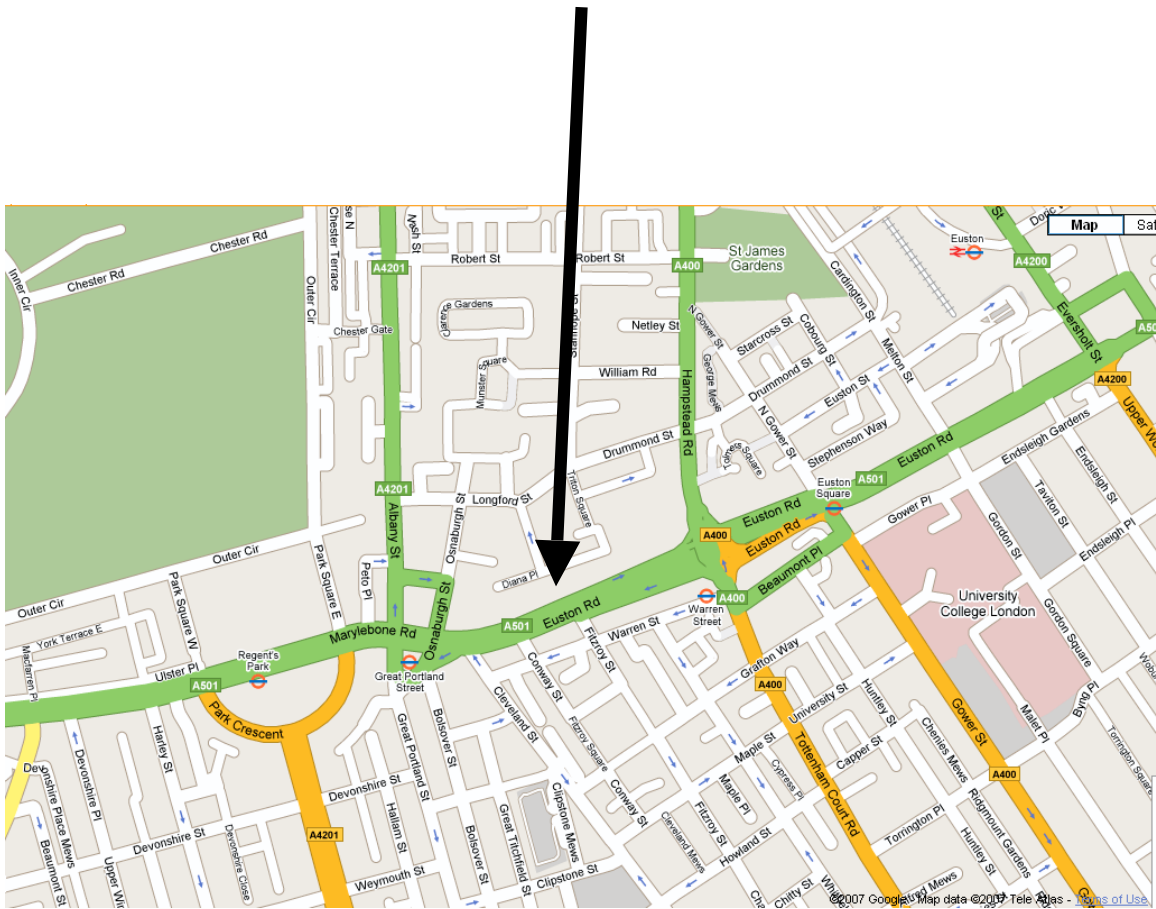

**338 Euston Road
London NW1 3BH**

Tube:

- Situated in between the following tube lines:
- Great Portland Street (Circle & District Lines)
 - Warren Street (Northern & Victoria Lines)